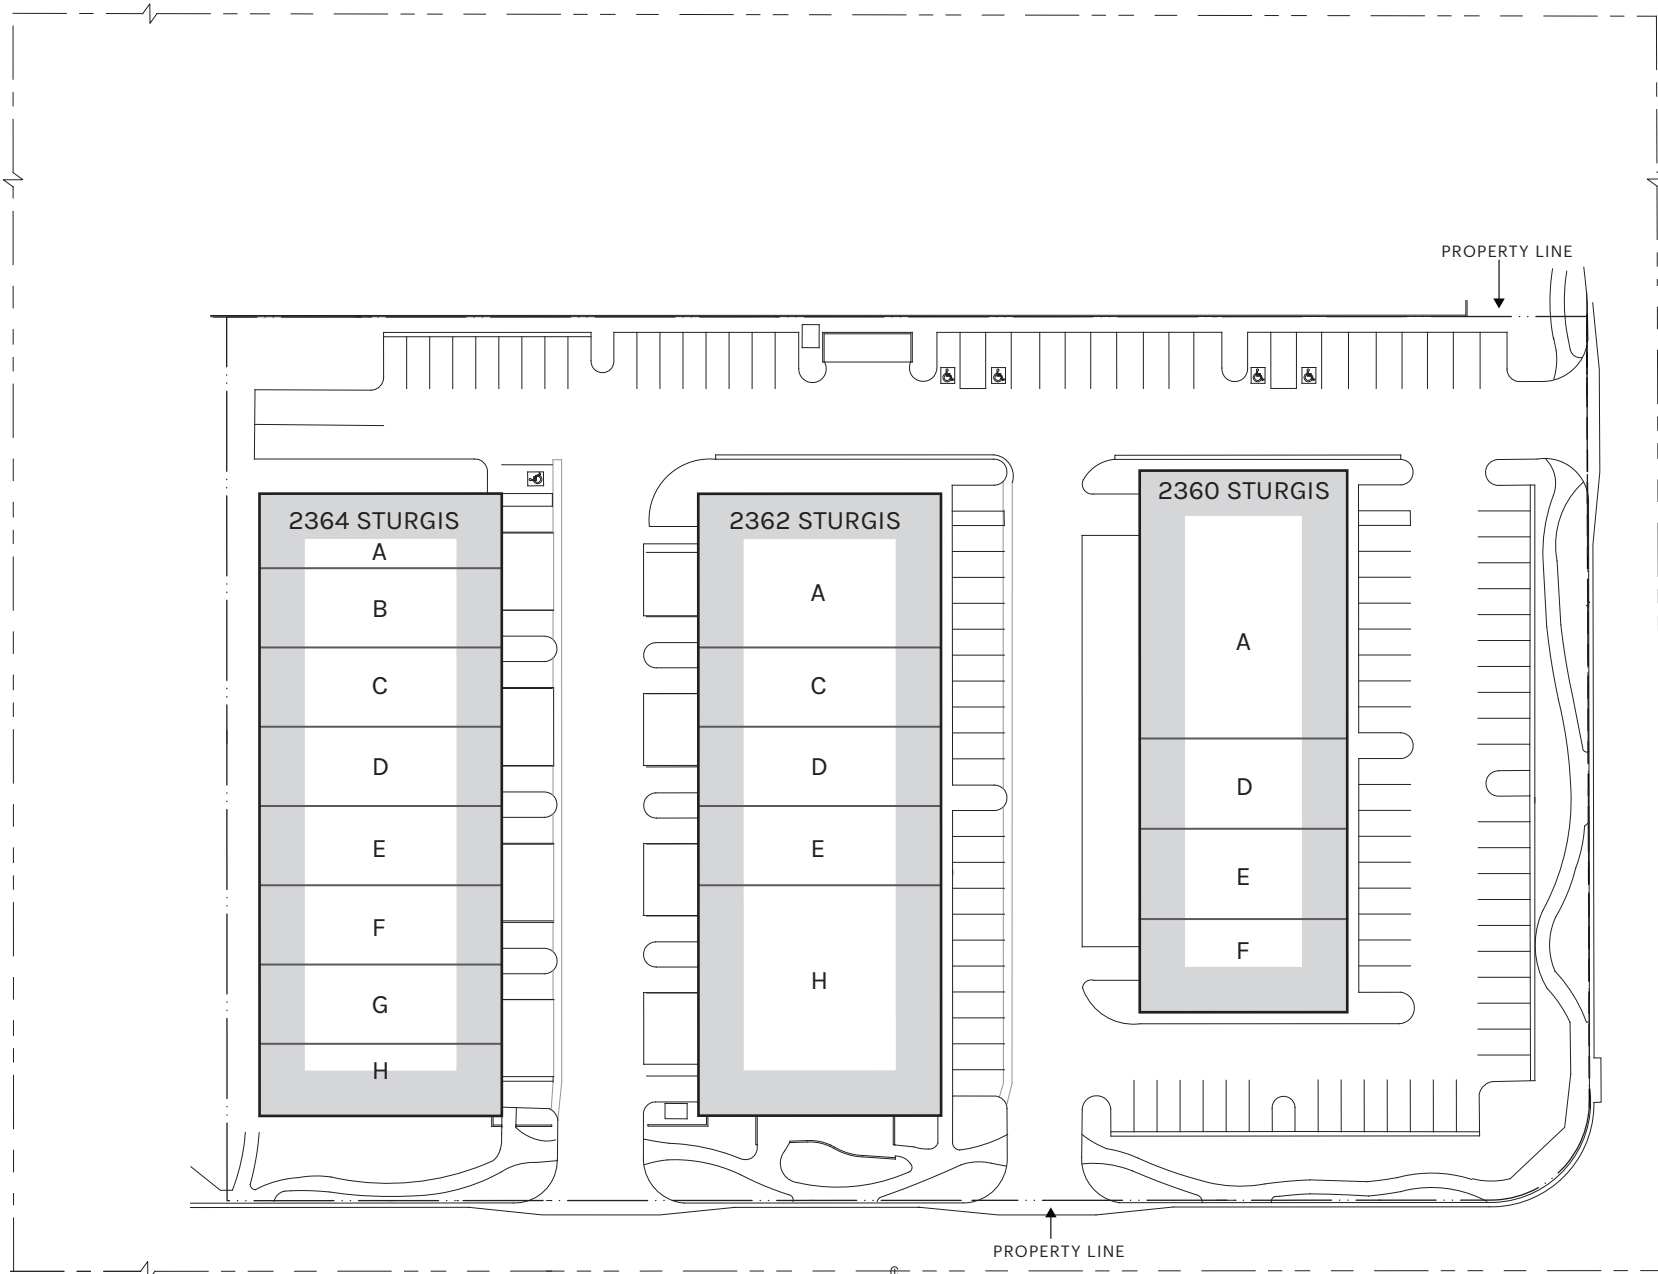

EASTMAN AVENUE

STURGIS ROAD

CANDELARIA ROAD

NOT TO SCALE
DATE: 09.22.17

2360-2364 STURGIS ROAD | OXNARD

PLAN LAYOUT SUBJECT TO FIELD CONDITIONS & MAY DIFFER FROM PLAN AS SHOWN. ALL INFORMATION PRESENTED ON THIS DRAWING IS PRESUMED TO BE ACCURATE, HOWEVER TENANT SHOULD VERIFY PERTINENT INFORMATION PRIOR TO COMMITTING TO A LEASE.

SITE PLAN